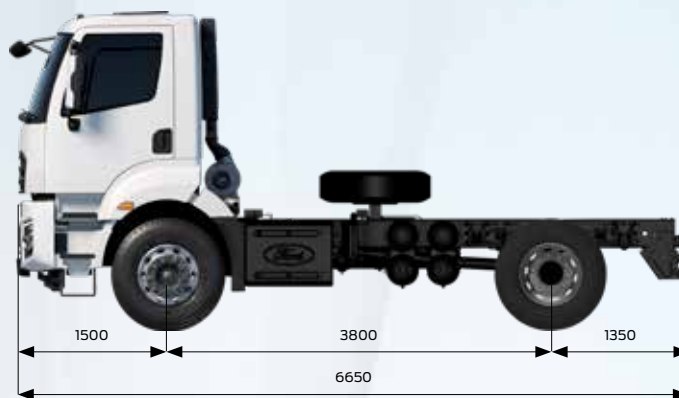

FORD TRUCKS 1833D DC EURO6

Basic Features

Vehicle Type	Light Tipper
Axle	4x2
Emission	Euro 6
Cabin Type	Day Cab
Wheelbase (mm)	3800

Engine

Type	Ecotorq 9 liters
Displacement (cc)	8974
Diameter x Stroke	115 mm x 144 mm
Power	330 PS (243 kW) @ 1655 - 2200 rpm*
Torque	1400 Nm @ 1200-1650 rpm
Compression Ratio	17,6 : 1
Oil Filling Volume	30 L
Coolant Volume	46 L

* Maximum power can be taken between 1700 - 2200 rpm with vertical exhaust option.

Transmission

Clutch	430 mm Single Disc
Manuel Transmission / Ratios (1. gear - 9. gear)	9+1 Speed (9,40 - 0,75)
Automated Transmission / Ratios (1.gear - 9 gear)	9+1 Speed (9,48 - 0,75)

Steering

Power assisted single circuit

Chassis

Chassis Thickness	7 mm with Reinforcement
Chassis Strength	355 MPa
Suspension (Front/Rear)	Parabolic Leaf Spring / Multi-Leaf Spring
Axle	Standard Single Reduction
Axle Ratio	4,44
Tyres	315/80 R 22,5
Wheel Rim	22,5 x 9 Steel

Braking System

Brakes (Front/Rear) (Ø.mm x mm. Length)	410 mm x 200 mm, Z-Cam Drum Brake
Braking System	Dual Brake Circuit, Air Processing Unit With Integrated Oil Separator and Heater
Engine Brake Power	max 220 kW (Engine Level)