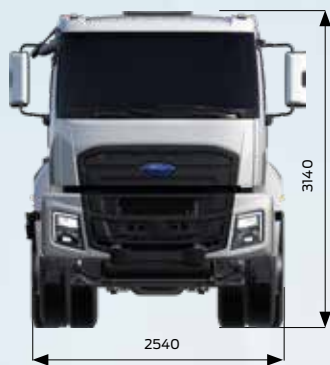

FORD TRUCKS 1833D DC EURO6

Basic Features

Vehicle Type	Light Tipper
Axle	4x2
Emission	Euro 6
Cabin Type	Day Cab
Wheelbase (mm)	3800

Engine

Type	Ecotorq 9 liters
Displacement (cc)	8974
Diameter x Stroke	115 mm x 144 mm
Power	330 PS (243 kW) @ 1655 - 2200 rpm*
Torque	1400 Nm @ 1200-1650 rpm
Compression Ratio	17,6 : 1
Oil Filling Volume	30 L
Coolant Volume	46 L

* Maximum power can be taken between 1700 - 2200 rpm with vertical exhaust option.

Transmission

Clutch	430 mm Single Disc
Manuel Transmission / Ratios (1. gear - 9. gear)	9+1 Speed (9,40 - 0,75)
Automated Transmission / Ratios (1.gear - 9 gear)	9+1 Speed (9,48 - 0,75)

Steering

Power assisted single circuit

Chassis

Chassis Thickness	7 mm with Reinforcement
Chassis Strength	355 MPa
Suspension (Front/Rear)	Parabolic Leaf Spring / Multi-Leaf Spring
Axle	Standard Single Reduction
Axle Ratio	4,44
Tyres	315/80 R 22,5
Wheel Rim	22,5 x 9 Steel