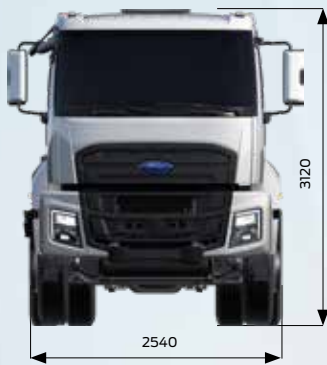

FORD TRUCKS 2533D LR EURO6

Basic Features

Vehicle Type	Light Tipper
Axle	6x2
Emission	Euro 6
Cabin Type	Low Roof Sleeper Cab
Wheelbase (mm)	3800

Engine

Type	Ecotorq 9 liters
Displacement (cc)	8974
Diameter x Stroke	115 mm x 144 mm
Power	330 PS (243 kW) @ 1655 - 2200 rpm
Torque	1400 Nm @ 1200-1650 rpm
Compression Ratio	17,6 : 1
Oil Filling Volume	30 L
Coolant Volume	46 L

Chassis

Chassis Thickness	7 mm with Reinforcement
Chassis Strength	355 MPa
Suspension (Front/Rear)	Parabolic Leaf Spring / Compensating Arm Mechanical Suspension
Axle	Standard Single Reduction
Axle Ratio	4,375
Tyres	315/80 R 22,5
Wheel Rim	22,5 x 9 Steel