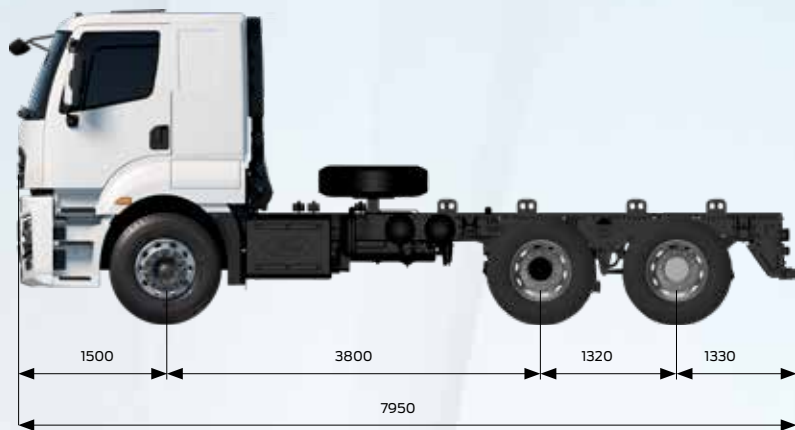

FORD TRUCKS 2533D LR EURO6

Basic Features

Vehicle Type	Light Tipper
Axle	6x2
Emission	Euro 6
Cabin Type	Low Roof Sleeper Cab
Wheelbase (mm)	3800

Engine

Type	Ecotorq 9 liters
Displacement (cc)	8974
Diameter x Stroke	115 mm x 144 mm
Power	330 PS (243 kW) @ 1655 - 2200 rpm
Torque	1400 Nm @ 1200-1650 rpm
Compression Ratio	17,6 : 1
Oil Filling Volume	30 L
Coolant Volume	46 L

Transmission

Clutch	430 mm Single Disc
Manuel Transmission / Ratios (1.gear - 9. gear)	9+1 Speed (9,40 - 0,75)
Automated Transmission / Ratios (1.gear - 9 gear)	9+1 Speed (9,48 - 0,75)

Steering

Power Assisted Single Circuit

Chassis

Chassis Thickness	7 mm with Reinforcement
Chassis Strength	355 MPa
Suspension (Front/Rear)	Parabolic Leaf Spring / Compensating Arm Mechanical Suspension
Axle	Standard Single Reduction
Axle Ratio	4,375
Tyres	315/80 R 22,5
Wheel Rim	22,5 x 9 Steel

Braking System

Brakes (Front/Rear) (Ø.mm x mm. Length)	410 mm x 200mm, Z-Cam Drum Brake
Braking System	Dual Braking System - Air Processing Unit with Integrated Oil Seperator and Heater
Engine Brake Power	max. 220 kW (Engine Level)